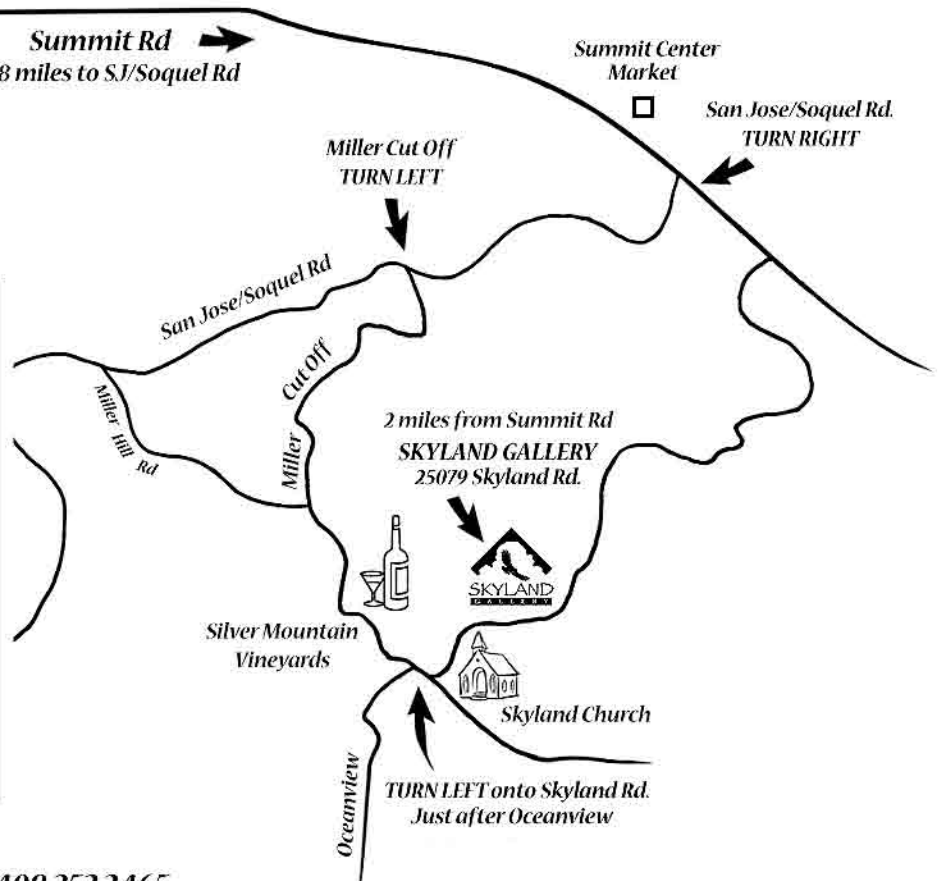

SKYLAND GALLERY DIRECTIONS From Los Gatos*

Take Hwy 17 South to the Summit Rd. exit

Bear **RIGHT** over Hwy 17 and **TURN LEFT** onto Summit Rd.

Go 4 miles to San Jose/Soquel Rd and **TURN RIGHT**

Go 1/2 mile to Miller Cut Off and **TURN LEFT**
(put your blinker on when you see the sign for Skyland Church)

Go 1 mile to Skyland Rd. and **TURN LEFT**
Look for the gallery signs just past the church at:
25079 Skyland Rd.
(on the left side of the road)

* Directions from Santa Cruz

Take Hwy 17 North to the Summit Rd. exit

Then follow the directions above to 25079 Skyland Rd.